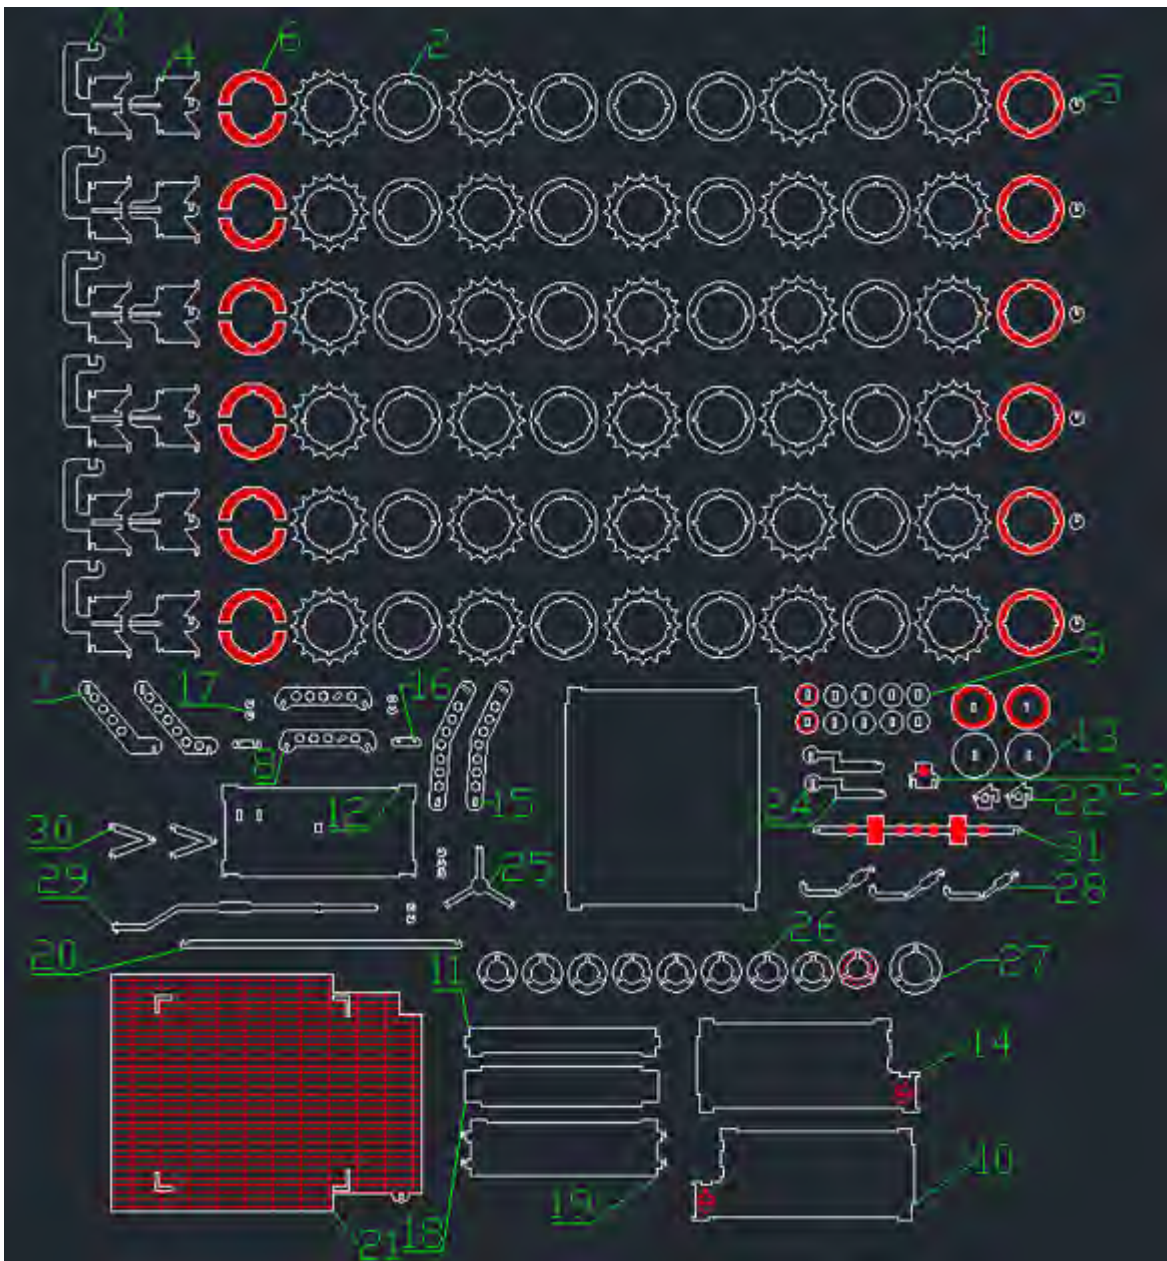

MARS SOJOURNER

makeCNC
Robotic Tools & other Machines

www.makecnc.com

ITEM NO.	QTY.
1	29
2	31
3	6
4	6
5	6
6	12
7	4
8	4
9	10
10	2
11	1
12	1
13	4
14	1
15	4
16	2
17	9
18	1
19	1
20	1
21	1
22	2
23	1
24	2
25	1
26	9
27	1
28	3
29	1
30	2
31	1

PARTS LIST

PARTS LIST

ASSEMBLY STEPS

ASSEMBLY STEPS

ASSEMBLY STEPS

ASSEMBLY STEPS

ASSEMBLY STEPS

ASSEMBLY STEPS

ASSEMBLY STEPS

ASSEMBLY STEPS